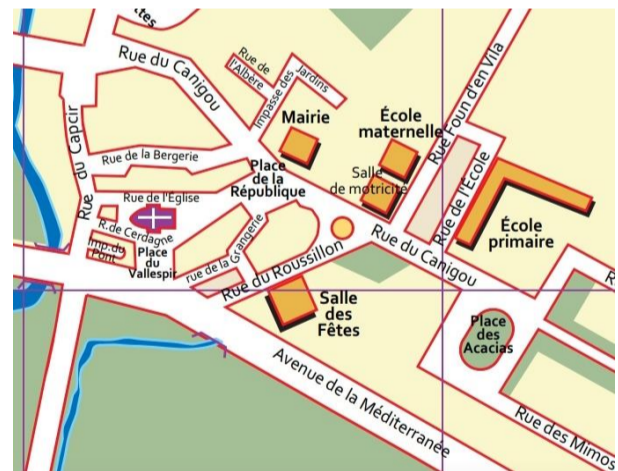

Infos Niveaux de Danse

DEBUTANTS - NOVICES - INTER/AV - PARTNER (/ / /)
C : Catalane (/ / /)- Mixer (/) : changement de partenaires
Ronde (/) : en rond - Contra (/) : en contre-danse